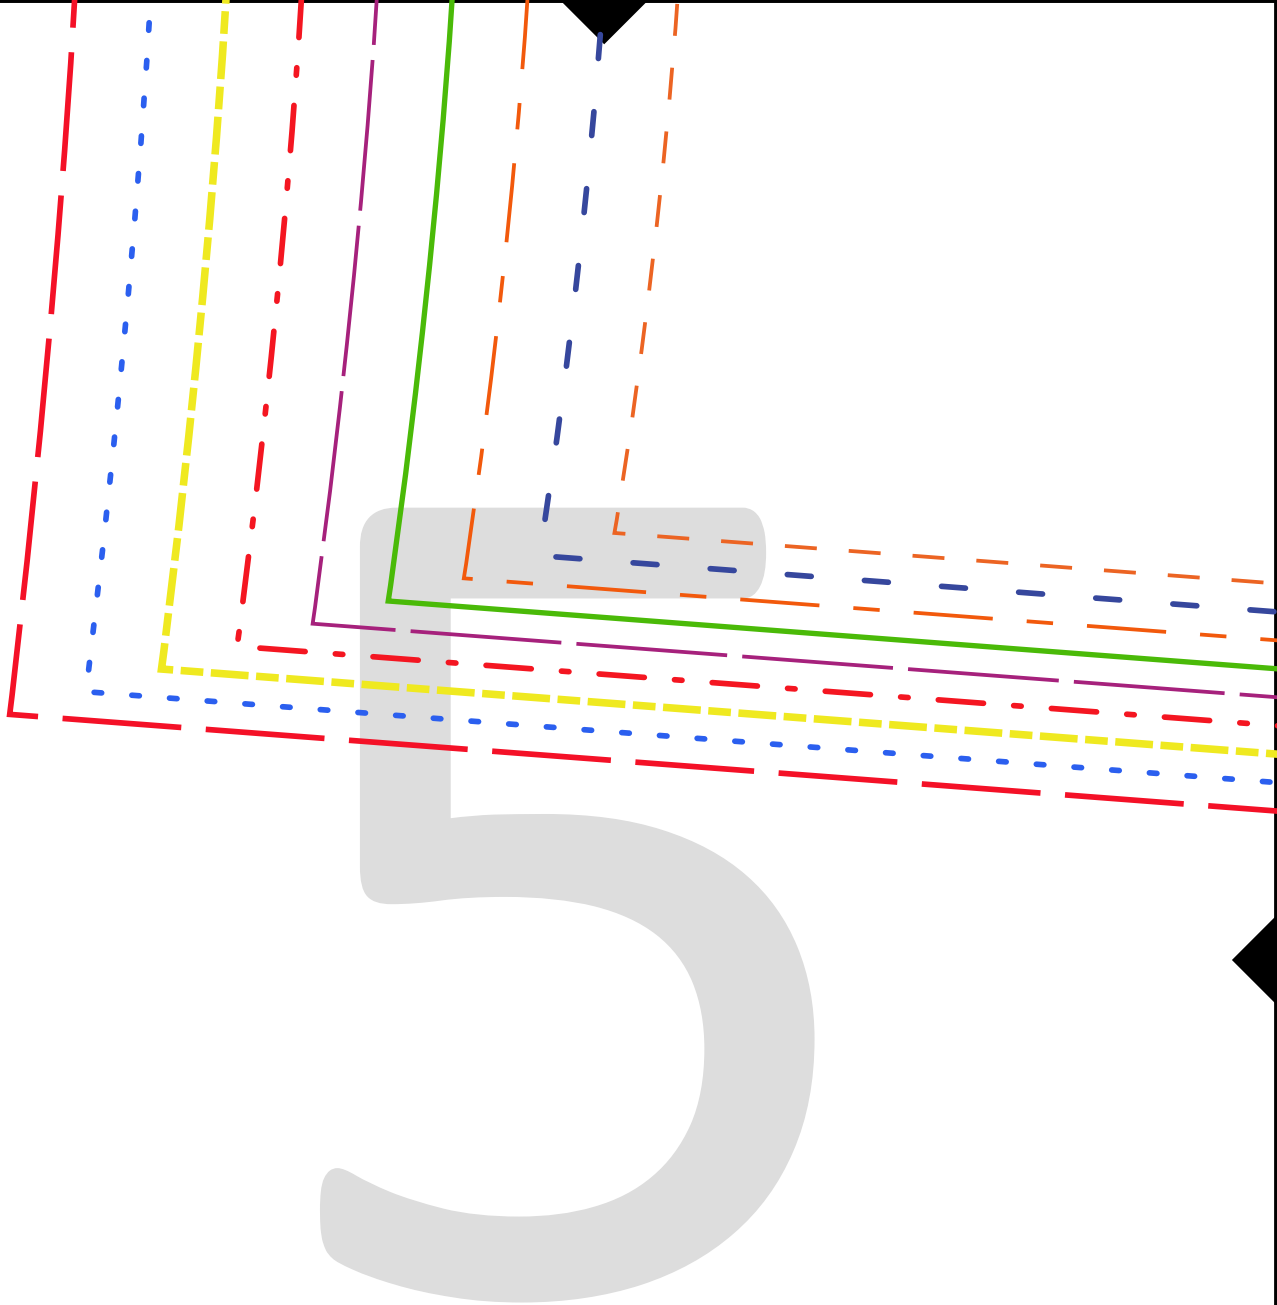

veryDEBRA

1 inch
square

4cm
square

Size Key

8	
10	
12	
14	
16	
18	
20	
22	
24	

Ladies Panel Skirt

Centre Front and Centre Back skirt

Cut 1 pair

3

Ladies Panel Skirt

Side panel

Cut 2 pair