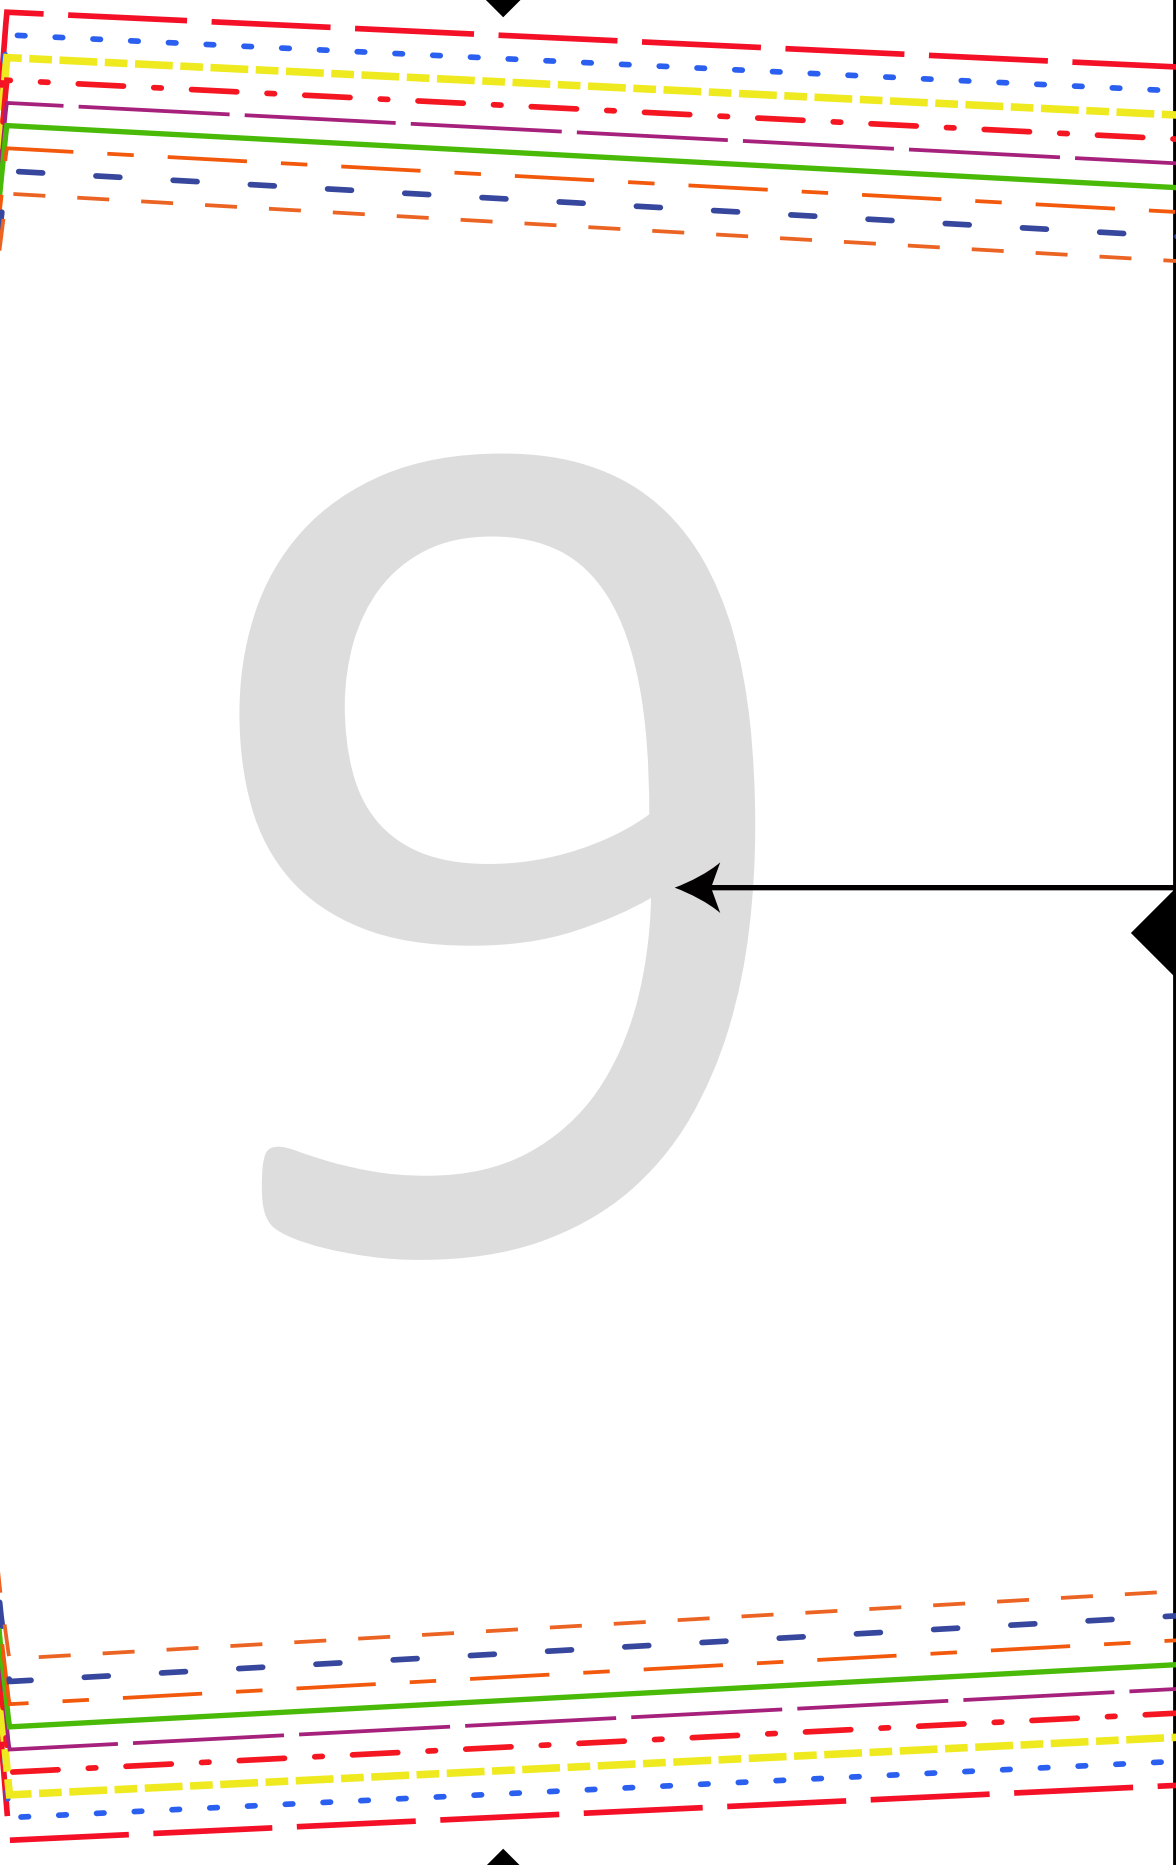

veryDEBRA

1 inch
square

4cm
square

Size Key

8	
10	
12	
14	
16	
18	
20	
22	
24	

Ladies Panel Skirt

Centre Front and Centre Back skirt

Cut 1 pair

3

Ladies Panel Skirt

Side panel

Cut 2 pair