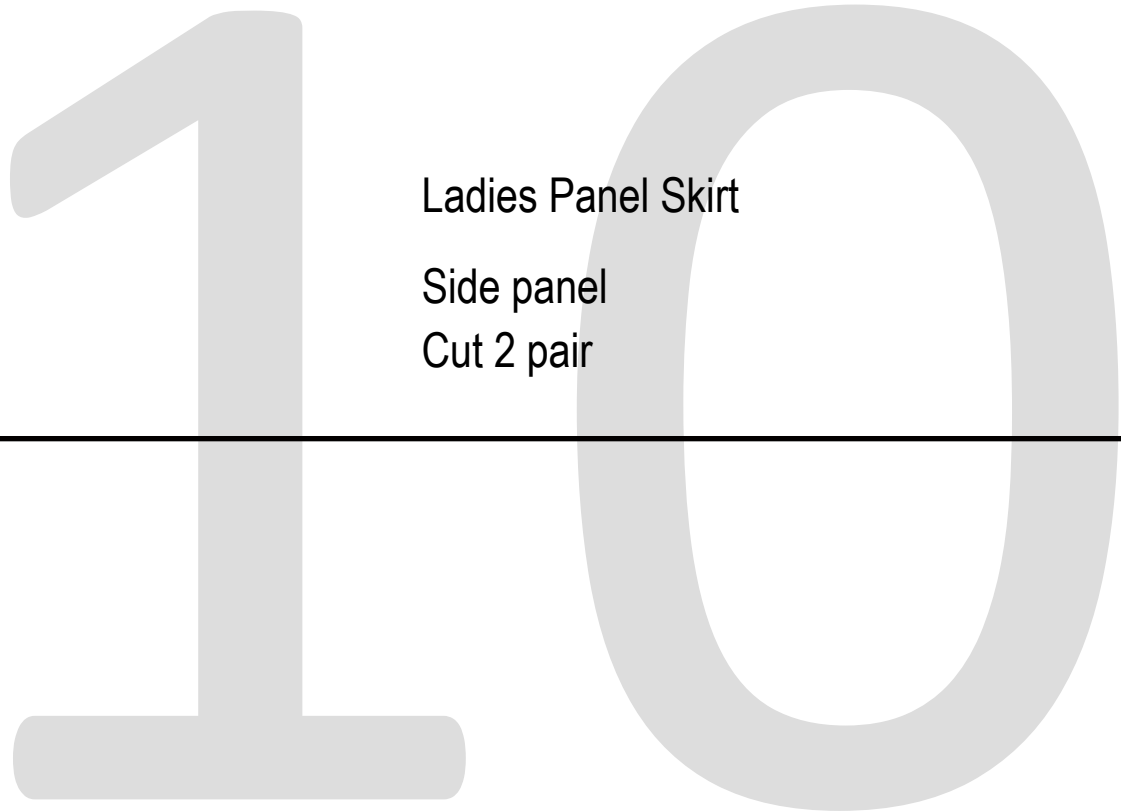

veryDEBRA

1 inch
square

4cm
square

Size Key

8	
10	
12	
14	
16	
18	
20	
22	
24	

Ladies Panel Skirt

Centre Front and Centre Back skirt

Cut 1 pair

3

Ladies Panel Skirt

Side panel

Cut 2 pair