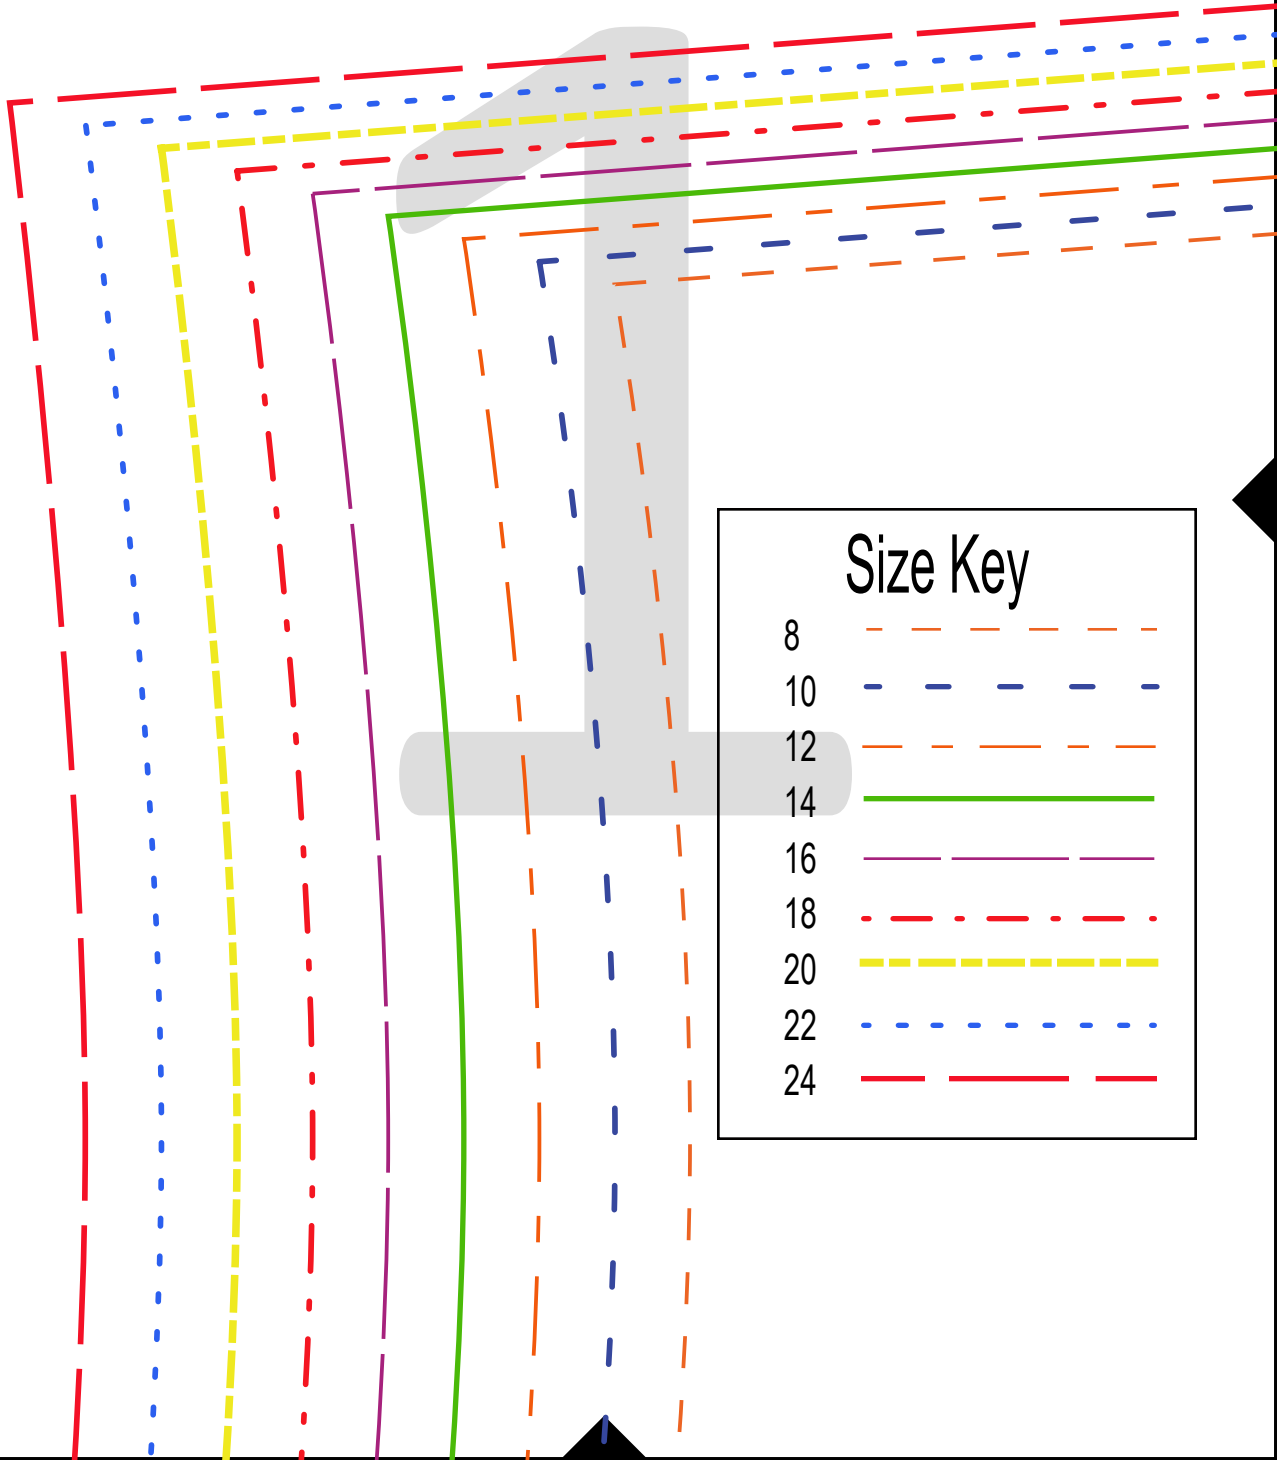

veryDEBRA

1 inch
square

4cm
square

Size Key

8	
10	
12	
14	
16	
18	
20	
22	
24	

Ladies Panel Skirt

Centre Front and Centre Back skirt

Cut 1 pair

3

Ladies Panel Skirt

Side panel

Cut 2 pair